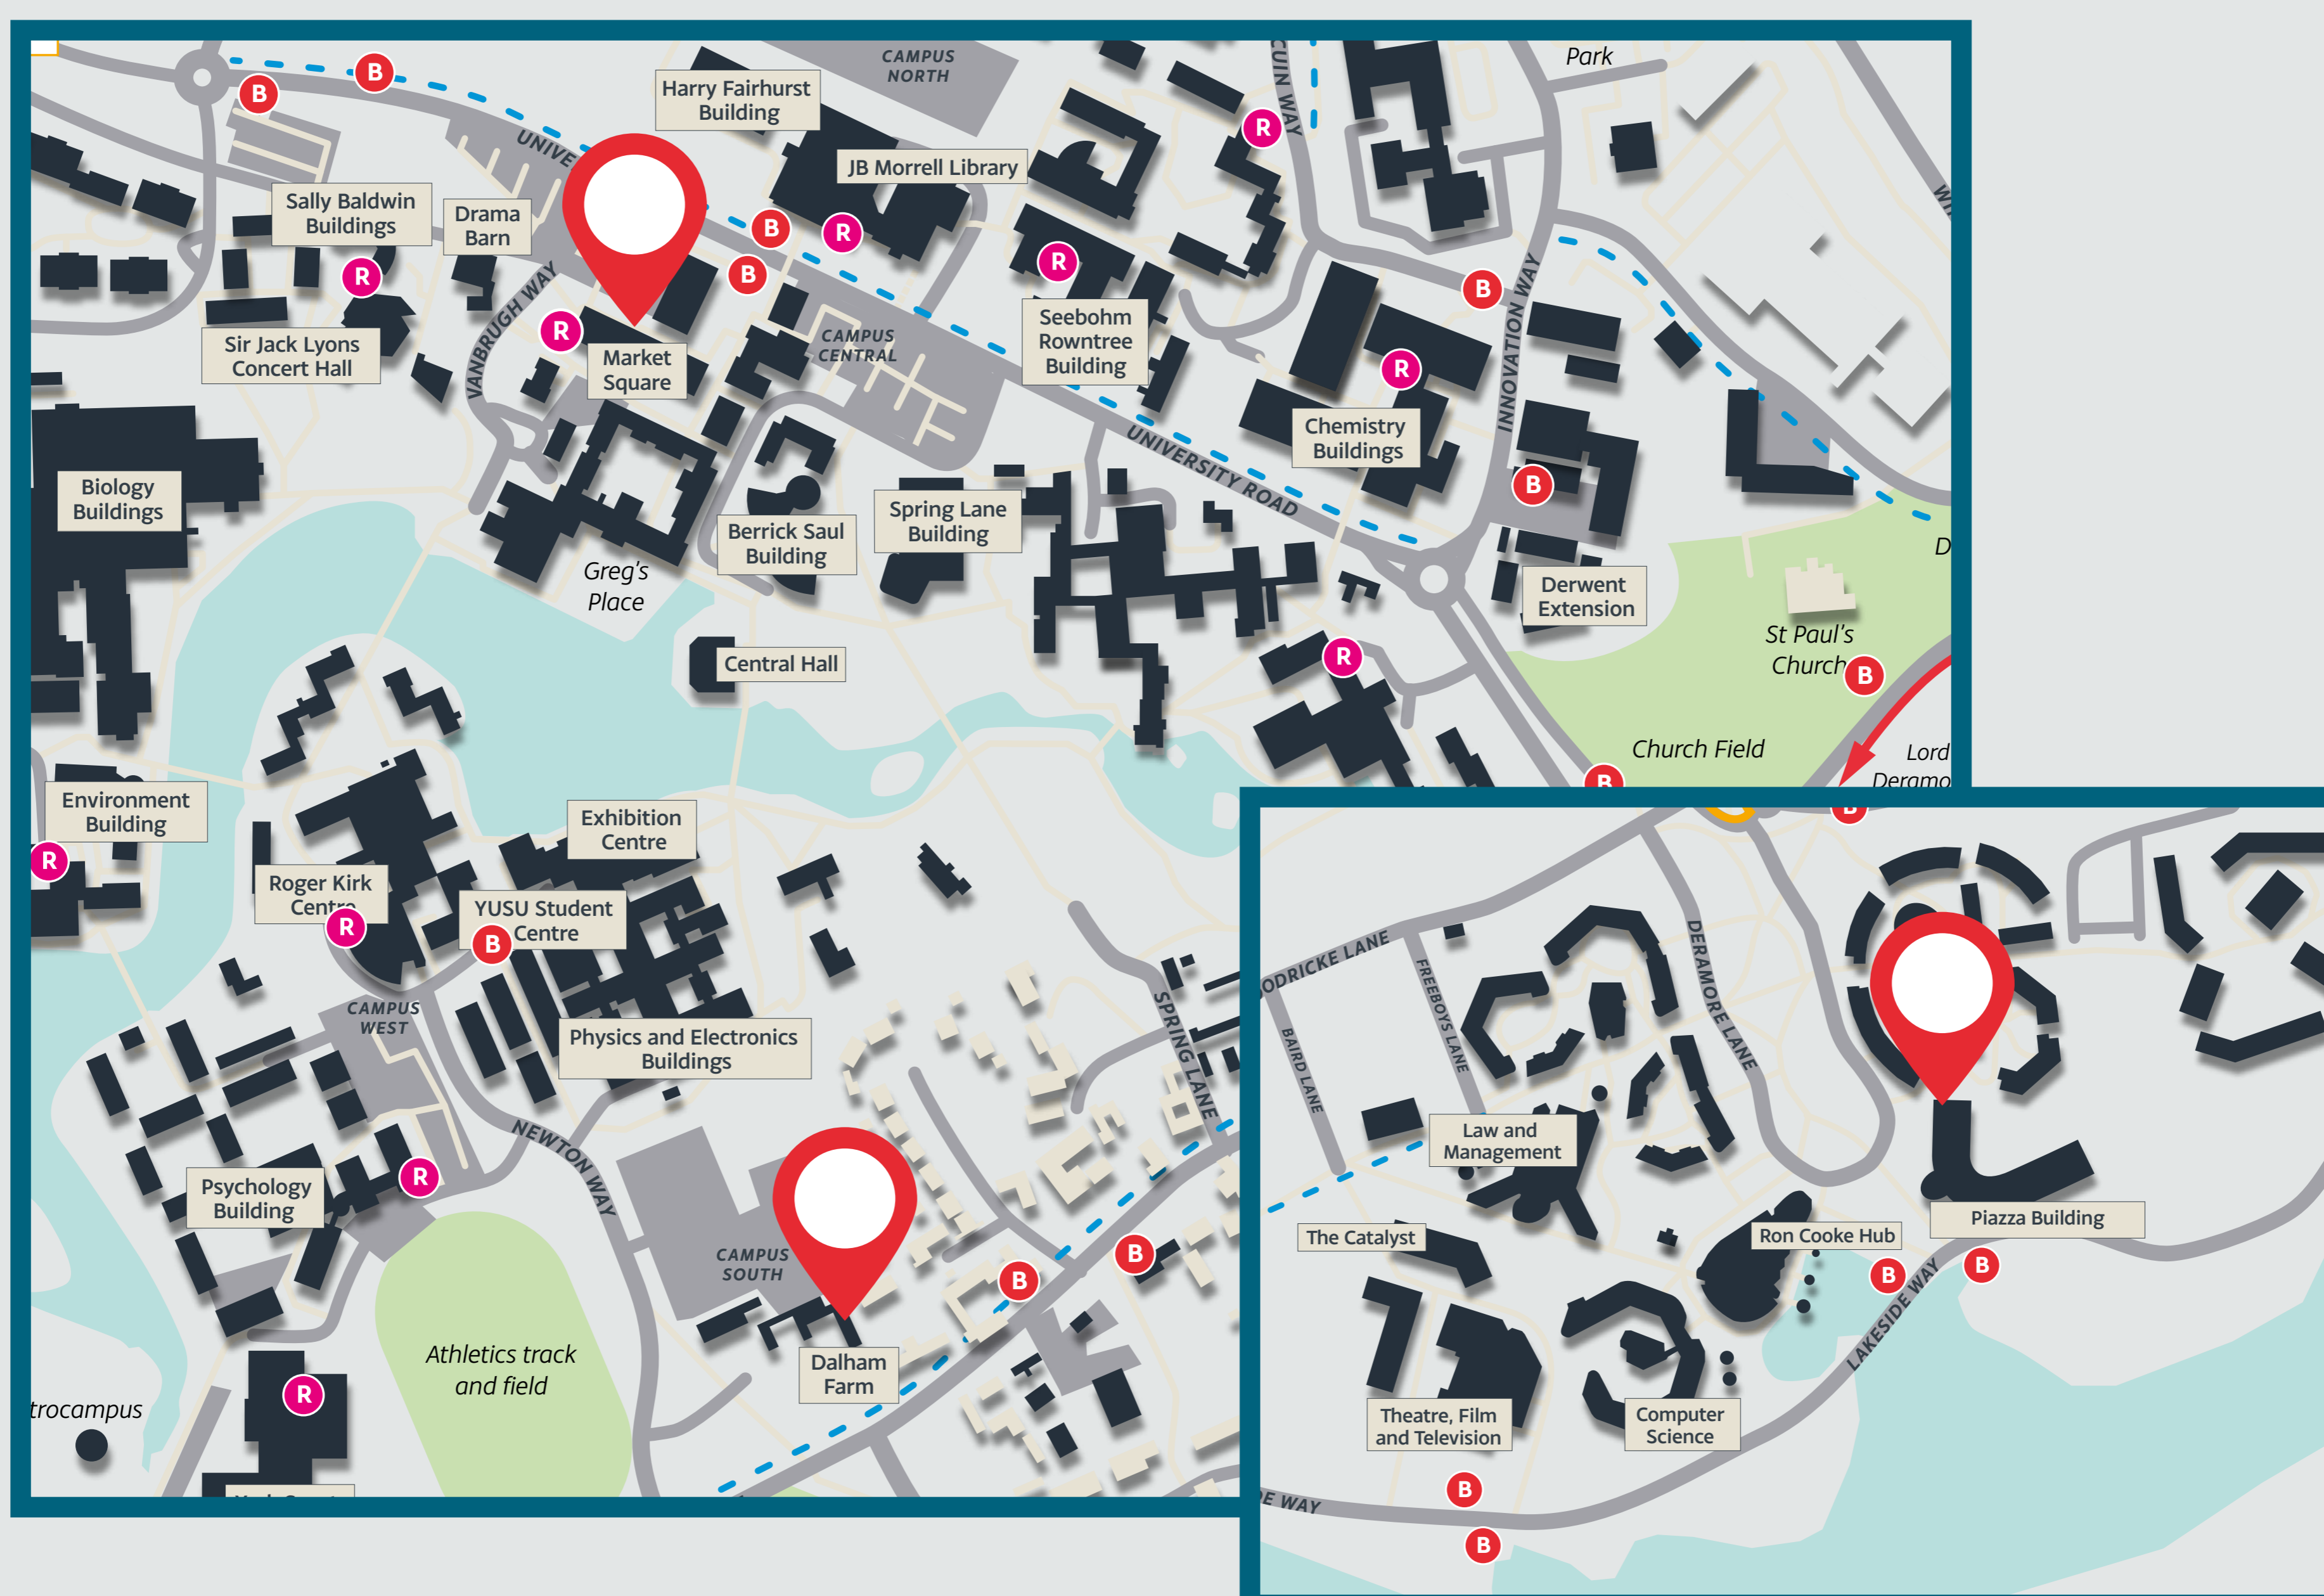

Students and Staff save money on postage Visit University of York's Mailroom!

- **Discounted prices!** *Cheaper than Royal Mail*
- **Send letters, small and large parcels.** *(max 30kg)*
- **UK and international fully tracked service**
- **Send anywhere in the world!**

For full details visit: york.ac.uk/mailroom or ask at any college reception